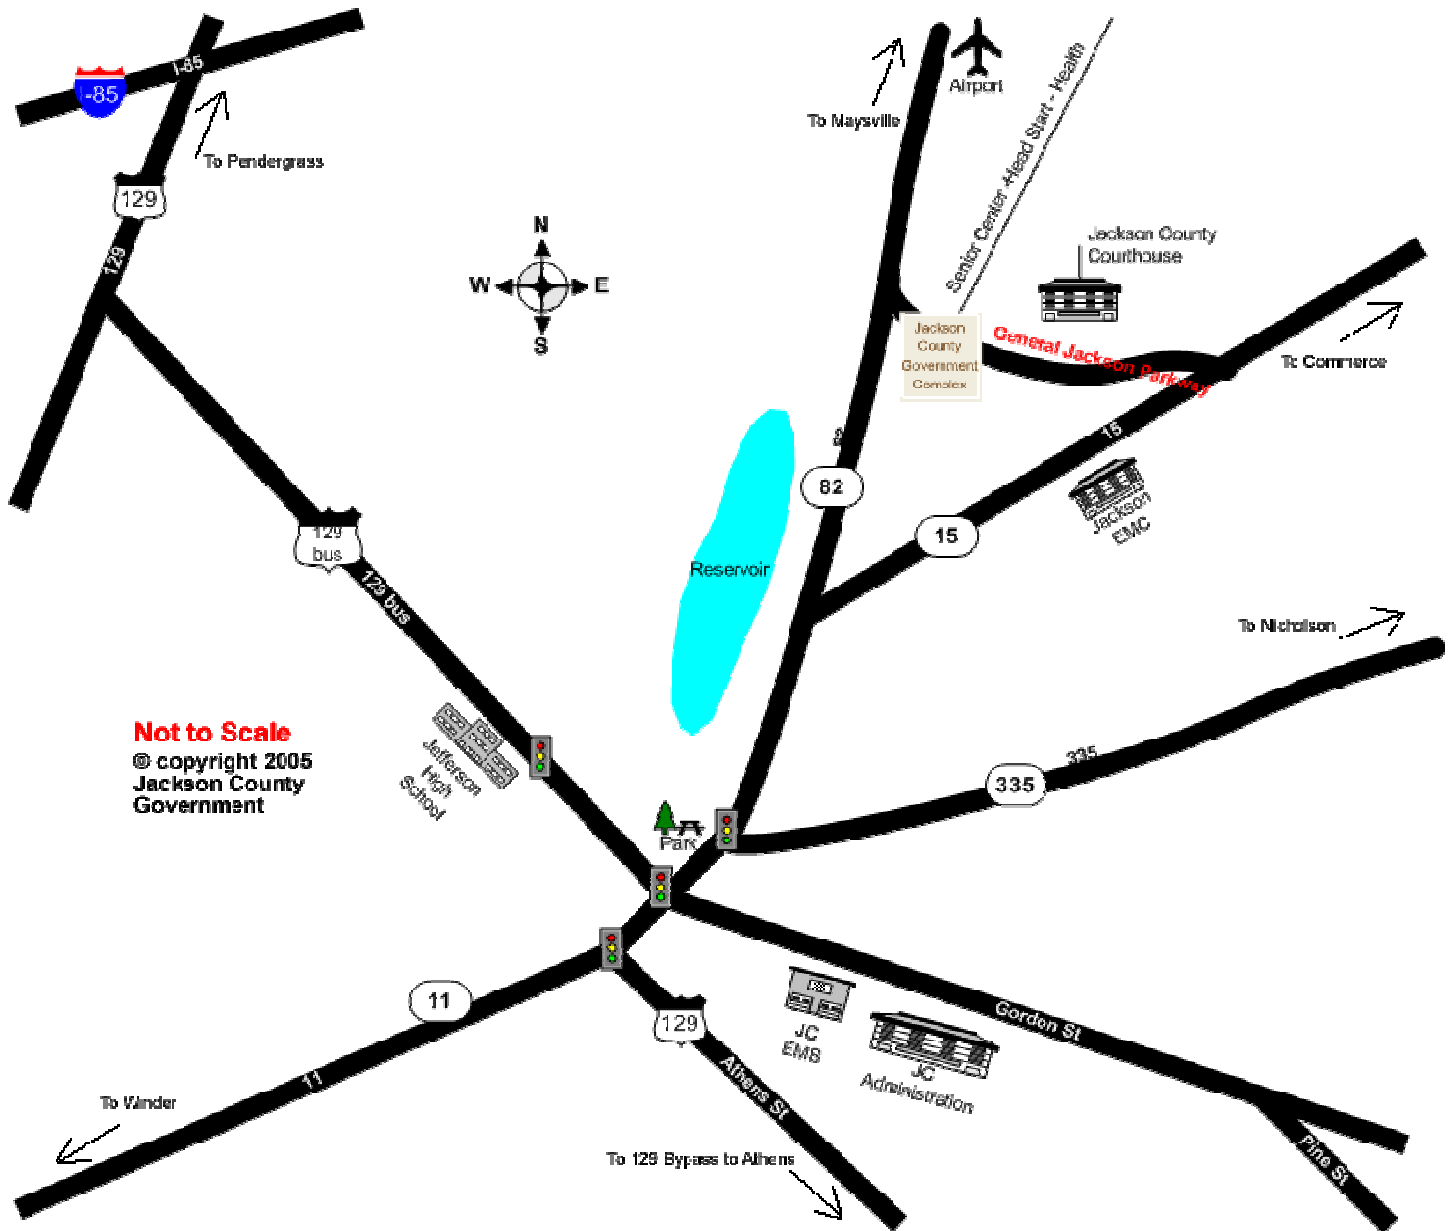

Jefferson, GA (Not to Scale)

Directions on Page 2:

DIRECTIONS

I-85 North (from Atlanta, Gwinnett)

- * From I-85 North, turn right onto Hwy 129 (Exit 137)
- * Drive 1.5 miles, turn left onto Business 129
- * At second red light, turn left onto Hwy 82/15
- * Drive 1 mile, veer left to continue on Hwy 82
- * Drive 1 mile, turn right onto General Jackson Parkway
- * Courthouse is about a half a mile on the left.

I-85 South (from South Carolina, Commerce)

- * From I-85 South, turn left onto Hwy 82 (Exit 140, Dry Pond Rd)
- * Drive 2 miles to dead end, turn right to continue on Hwy 82
- * Drive 3 miles, turn left onto General Jackson Parkway
- * Courthouse is about a half a mile on the left.

Hwy 129 North (from Athens, Arcade)

- * Head North on Hwy 129 into downtown Jefferson
- * Turn right onto Hwy 82
- * Drive 1 mile, veer left to continue on Hwy 82
- * Drive 1 mile, turn right onto General Jackson Parkway
- * Courthouse is about a half a mile on the left.

Hwy 129 South (from Gainesville, I-985)

- * Head south on Hwy 129
- * Drive 1.5 miles past I-85, turn left onto Business 129
- * At second red light, turn left onto Hwy 82/15
- * Drive 1 mile, veer left to continue on Hwy 82
- * Drive 1 mile, turn right onto General Jackson Parkway
- * Courthouse is about half a mile on the left.