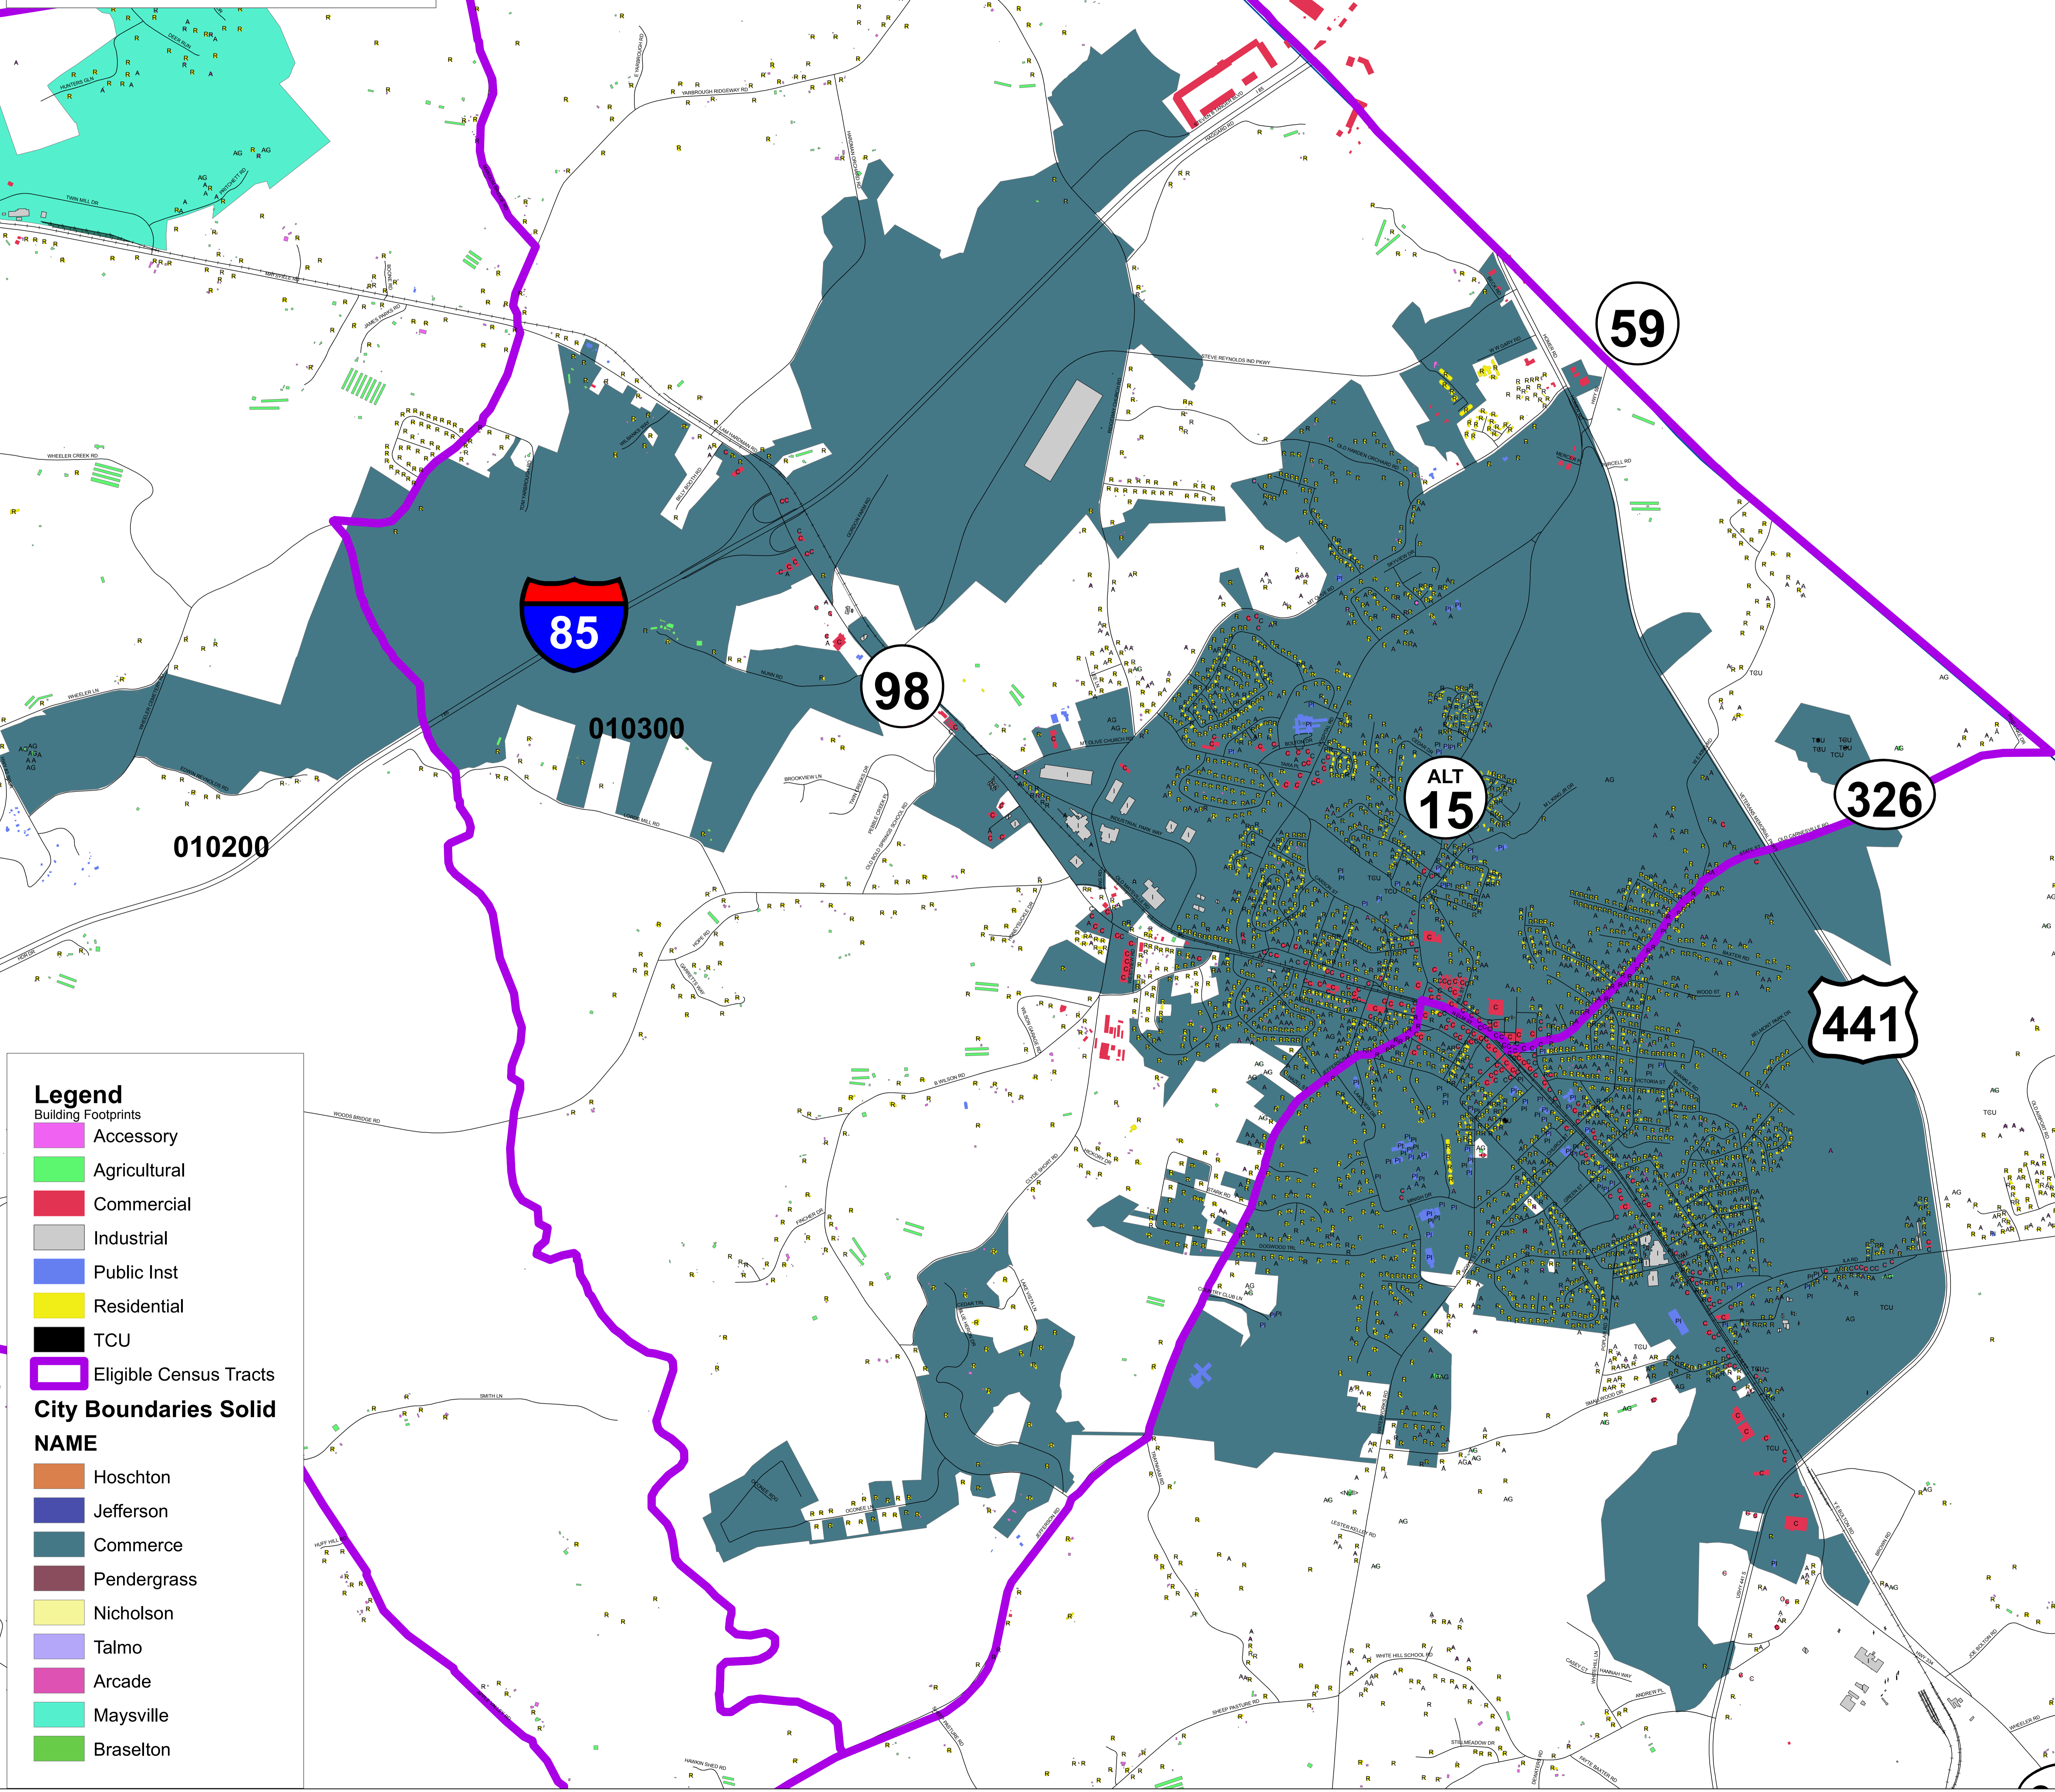

Jackson County, GA NSP 3 Eligibility Map

map created 11/15/2011 by jcgis/jhl

Legend

- Building Footprints**
- Accessory
 - Agricultural
 - Commercial
 - Industrial
 - Public Inst
 - Residential
 - TCU
 - Eligible Census Tracts

City Boundaries Solid

- NAME**
- Hoschton
 - Jefferson
 - Commerce
 - Pendergrass
 - Nicholson
 - Talmo
 - Arcade
 - Maysville
 - Braselton