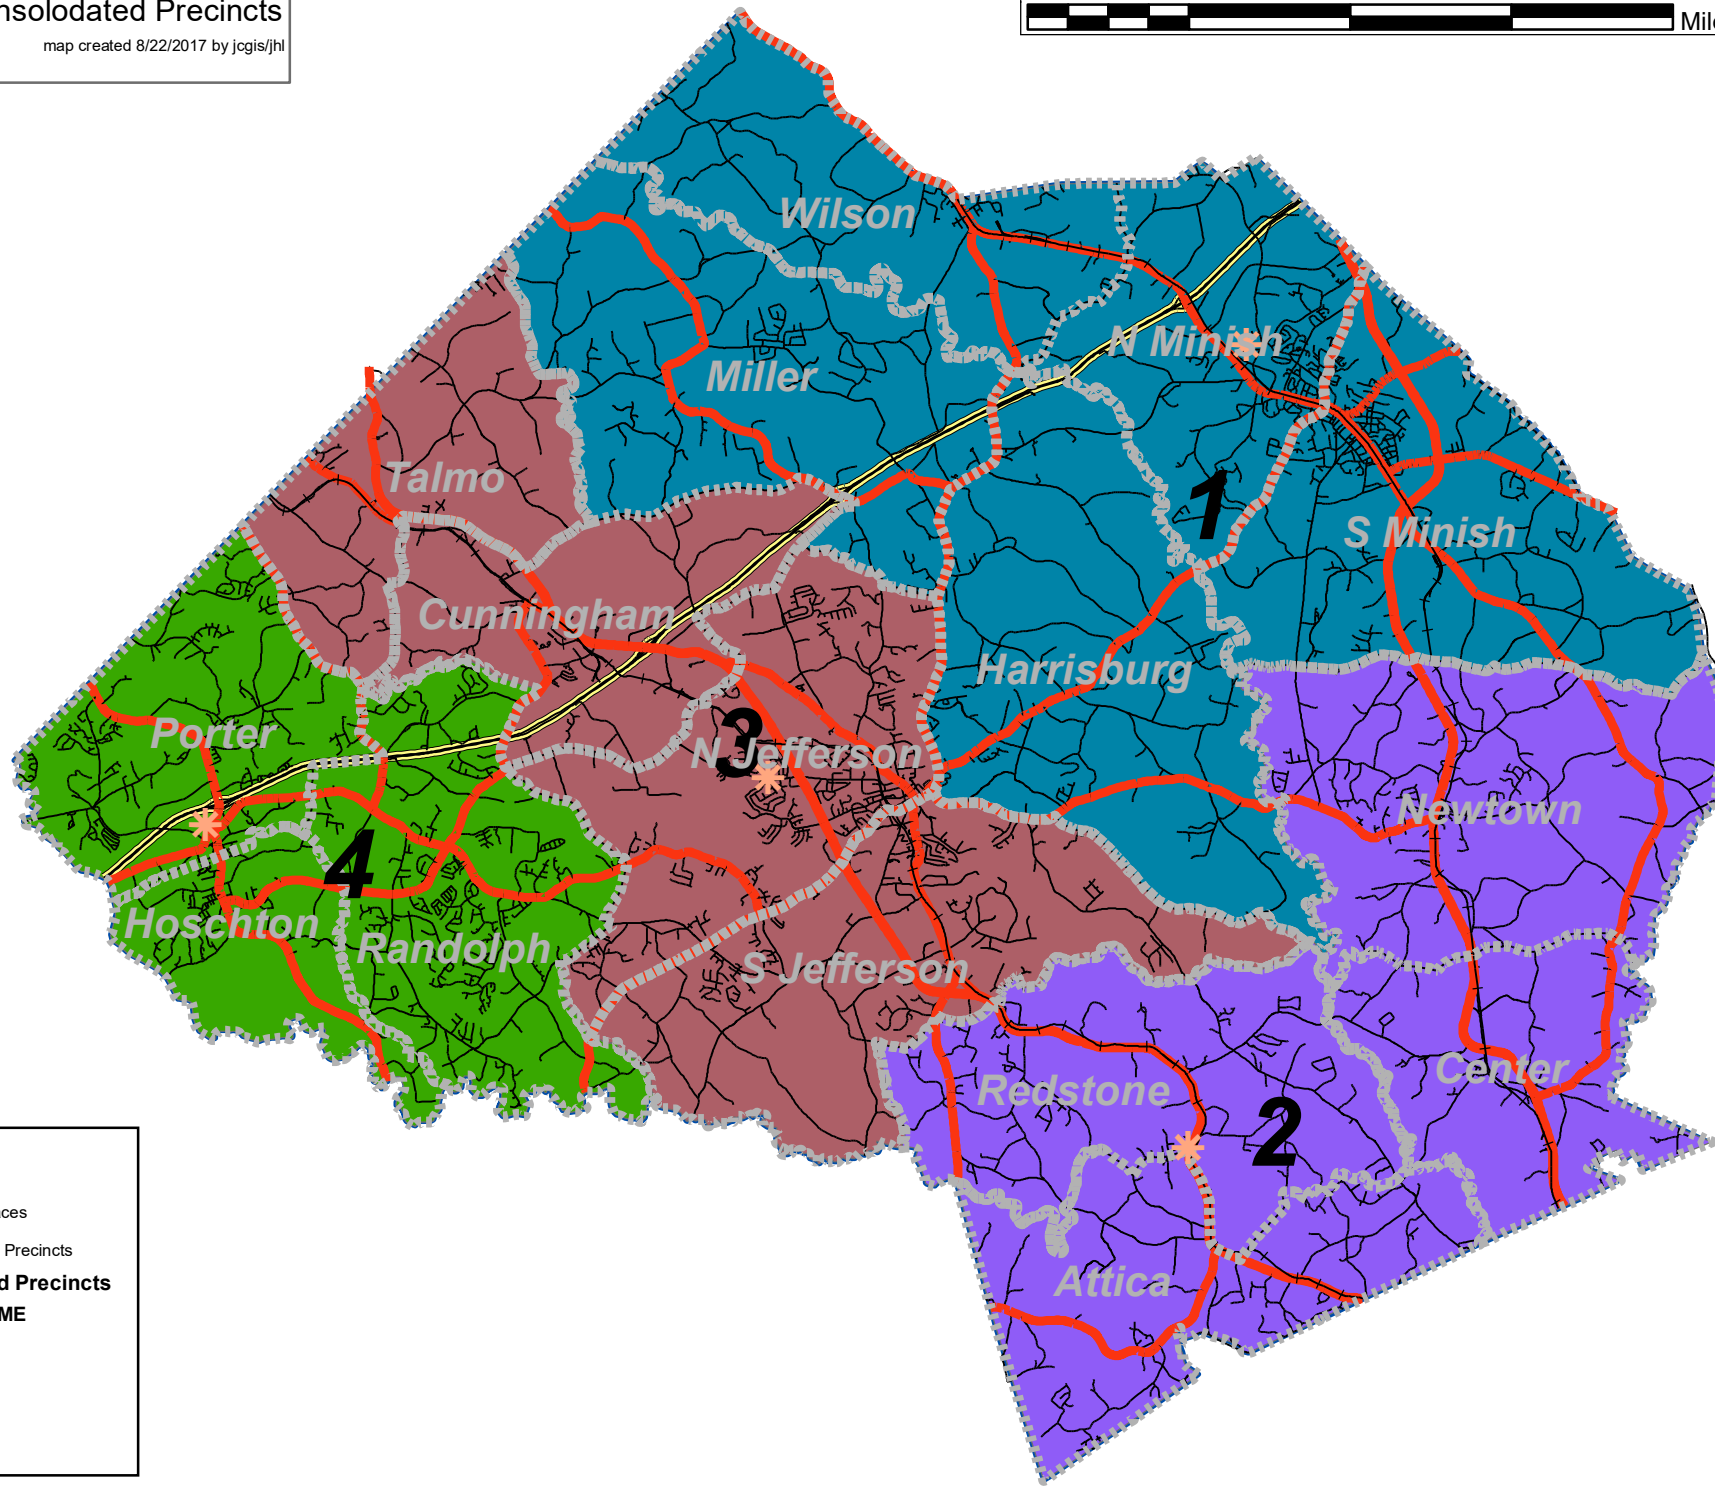

Jackson County, GA Consolidated Precincts

map created 8/22/2017 by jcgis/jhl

Legend

Polling Places

Old Voting Precincts

Consolidated Precincts

PRECINCTNAME

- 1
- 2
- 3
- 4